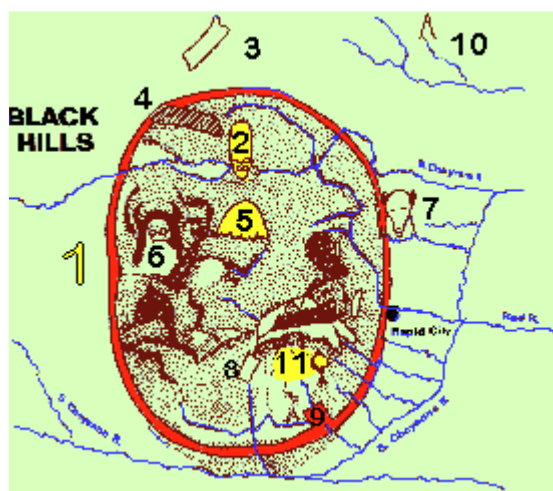

# Lakota **S**tar - **E**arth **M**aps and **T**ables

[Jump to Page Navigation Buttons--](#)

[Jump to Hills Map](#)

## Animal constellation

*Numbers on the Star Map refer to stars and constellations. The red track -- Ki Inyanka Ochanku, the Sacred Hoop -- is traced by certain bright stars: the Pleiades (7 sisters), Rigel, Sirius, Castor-Pollux, Auriga B, Capella.*

No.	Name	Astron. name	Represents
0	----	Aldebaran	First magnitude star lying in the bright Hyades cluster

			(Taurus) on backbone line to Pleiades (Animal's head)
1	Tayamnipa	Pleiades	Head of constellation "Animal" (perhaps Buffalo)--Harney Peak. Also known as Winchincala Sakowin (7 little girls)
2	Tayamnituchuhu	Betelgeuse	With Rigel, Animal's ribs
3	Tayamnichankahu	Orion's Belt	Animal's backbone
4	Tayamnituchuhu	Rigel	Animal's other rib, Hoop marker
5	Tayamnisinte	Sirius	Animal's tail, Hoop marker; Animal's name means "born of 3 relatives"
6	----	Procyon	A Hoop marker
7	Matotipila marker	Castor ("Twins")	Constellation is Bear's Tipi, aka Devil's Tower
8	Matotipila marker	Pollux ("Twins")	Mato Tipila and Hoop marker
9	Mato Tipila constellation	8 of the 12 stars in Gemini	Constellation is Bear Tipi, now Grey Buffalo Horn (aka Devil's Tower), place of solstice Sun Dance
10	----	Beta Aurigae	Hoop marker
11	----	Capella	Hoop north marker
12	Part of Chanshasha Ipusye	Triangulum	Part of Dried Willow constellation, Spring Equinox, Pipe ceremony
13	Part of Chanshasha Ipusye	Aries	Dried Willow, People are in the winter camps, Pipe Ceremony begins round of spring ceremonies
14	Chanshasha Ipusye	----	Standing for Pipe (red willow used in smoking); spring renewal ceremonies in Black Hills

--[Sun and Star Constellations and Time](#)

 [Jump to Starmap](#)

*Numbers on the Black Hills Map refer to sacred sites. The red track -- Ki Inyanka Ochanku, the Sacred Hoop -- was created by a race run by 2-legged and 4-legged.*